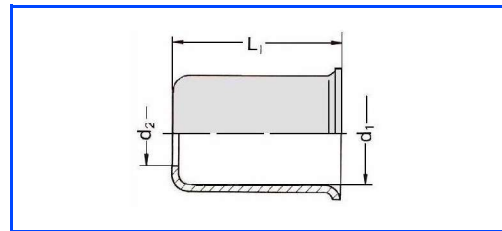

TECALAN – accessory parts for tubing and hose lines

Clamping ferrule (HE)

Ferrules for TECALAN hose series AF und AF GE.

Material: steel, zinc, plated

code: clamping ferrule	DN	d_1	d_2	L_1	for TECALAN-type:	part-no.
HE 4	4	9	6,2	17	GE 4,	4.370709.7
HE 6	6	12	7,8	20	AF GE 6,3	4.370712.7
HE 8	8	15,5	10	20	AF GE 8	4.370714.7
HE 10	10	17,5	12	21	AF GE 10	4.370718.7
HE 13	12	23	17	32	AF GE 13	4.370721.7
HE 16	16	26,5	18	32	G 16	4.370723.7