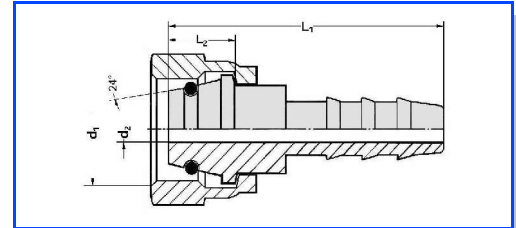

# TECALAN – Push-in couplings for hose and tubing

## TR-insert with female swivel (DKO)

Push-in couplings for TECALAN plastic tubes and hose series AF, AF GE, N and ZF, female metric swivel with O-Ring, for cutting ring screw connections.

Material: steel, zinc, plated

code: TR-insert	DN	dimensions in mm					for inside-Ø in mm	part-no.
		$d_1$	$d_2$	SW	$L_1$	$L_2$		
DKO 12 x 1,5 - 4	4	M 12 x 1,5	2,9	14	34	18	4	4.12 62 12.7
DKO 14 x 1,5 - 6	6	M 14 x 1,5	4,8	17	31	11,5	6	4.12 55 31.7
DKO 16 x 1,5 - 6	6	M 16 x 1,5	4,8	19	32	12,5		4.12 55 30.7
DKO 16 x 1,5 - 8	8	M 16 x 1,5	6,3	19	38,5	12,5	8	4.12 55 28.7