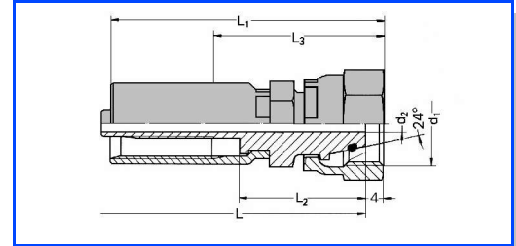

TECALAN – Press-couplings for hydraulic hoses

P-fitting with female swivel (DKOS) with O-Ring, following DIN 2353

Press-couplings for TECALAN hose series 250, AF-HH, AF-Cu and BF-Cu, heavy series, with metric female swivel for cutting ring screw connections .

Material: steel, zinc, plated

code: P-fitting	DN	d ₁	d ₂	hex. ₁	hex. ₂	L ₁	L ₂	L ₃	pusher	part-no.
4 DKO 16	4	16 x 1,5	2,0	14	22	55	28	36	SW 22 M	5.12 45 26.1
6 DKO 16	6	16 x 1,5	3,8	17	22	61	28	36	SW 22 M	5.12 45 36.1
6 DKO 16		18 x 1,5	3,8	17	22	61	28	36	SW 22 M	5.12 45 28.1
8 DKO 16	8	18 x 1,5	5,2	19	22	64	28	36	SW 22 M	5.12 45 38.1